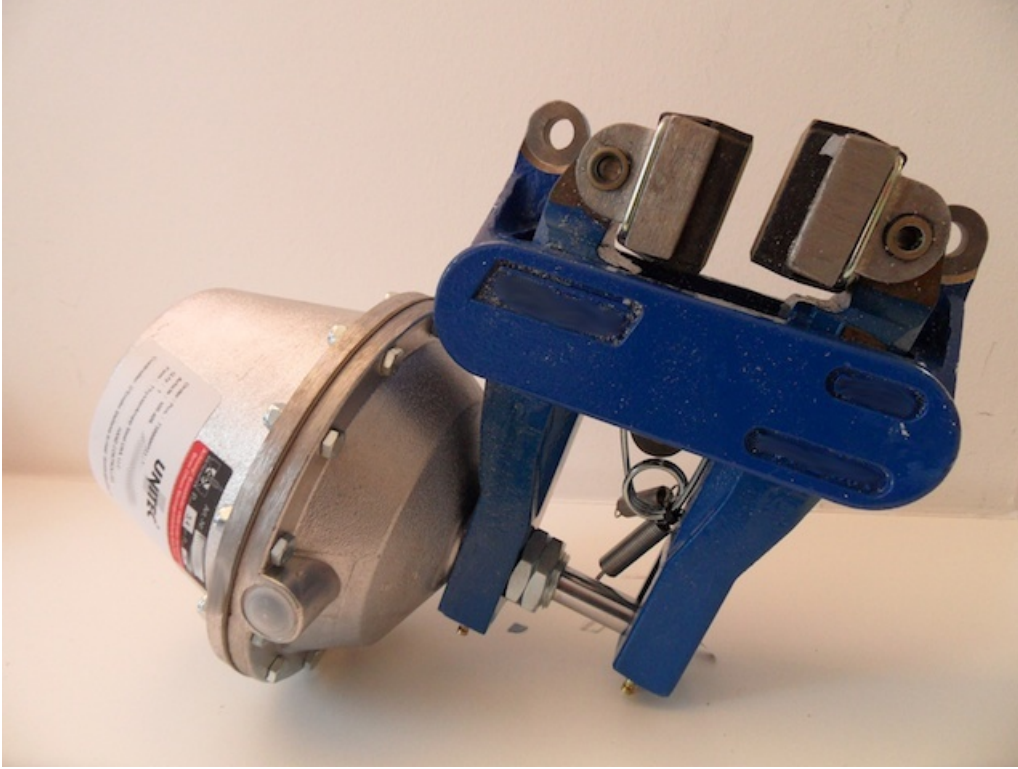

rn	Aıklama
R&H 200.412.01	14569 Brake caliper
10007	
10105	
10240	
10616	
10693	
10707	
10709	
10775	
10811	

11131	
11253	
11301	
11663	
11846	
11848	
14474	
14168	caliper R&H 200.410.01 with autom. Weight: 12 kg per piece Country of origin: DE Stat. Commodity number: 84799020
11300	caliper Brake caliper MX 15 SHS, left, Liebherr
10832	Brake caliper MX 15 SH, right, Liebherr
11871	Brake caliper MX 15, left, nickel-plated T544 with V detector "loop"
10117	Brake cylinder; 107-79
55601	Repair of brake cylinder 409-79 with automatic 1x brake spring Art. 11870 1x automatic spring Art. 12226 1x O-ring Art. 10267/10546/10547/10548 1x tappet Art. 10286 1x toothed ring Art. 14846-1 1x threaded sleeve Art. 15092-2 1x membrane Art. 80245 1x DP4 bushing Art. 15094 12x hexagon screw Art. 12669 12x hexagon nut Art. 12498
10128	Brake cylinder 409-79
10260	
11255	brake cylinder 550-79
10044	Brake caliper R&H 250.106.02
10115	Brake cylinder; 106-79
51367 Monitoring Unitgmrsh/-Sp (Release)redundant	
68138100	
12081	
Mr10775	
11848 Bremszanger&H 100.406.01	
10548	
10590	
100.405.01 11847	

11253 Bremszangeems 170	
10447-Bb	
Mr-406	
13945	brake lining Type EB 255, quality 544 Weight: 0.19 kg per piece Country of origin: DE Stat. Product number: 68138100
10040501	
11272	
100.406.01 11848	
10590 Brake Caliperr&H 350.535.01	
10447	
10775 Bremsbacke	
10927	
Brake:Tong,3060nm Torq,193mm Dia	
100.405.01	
11142	EB 255, act. Kolbenrückst. Weight: 6.8 kg per piece Country of origin: DE Stat. Lot number: 84798997
10267	
405-43	
200-410-01	
10240 Membranetyp 107	