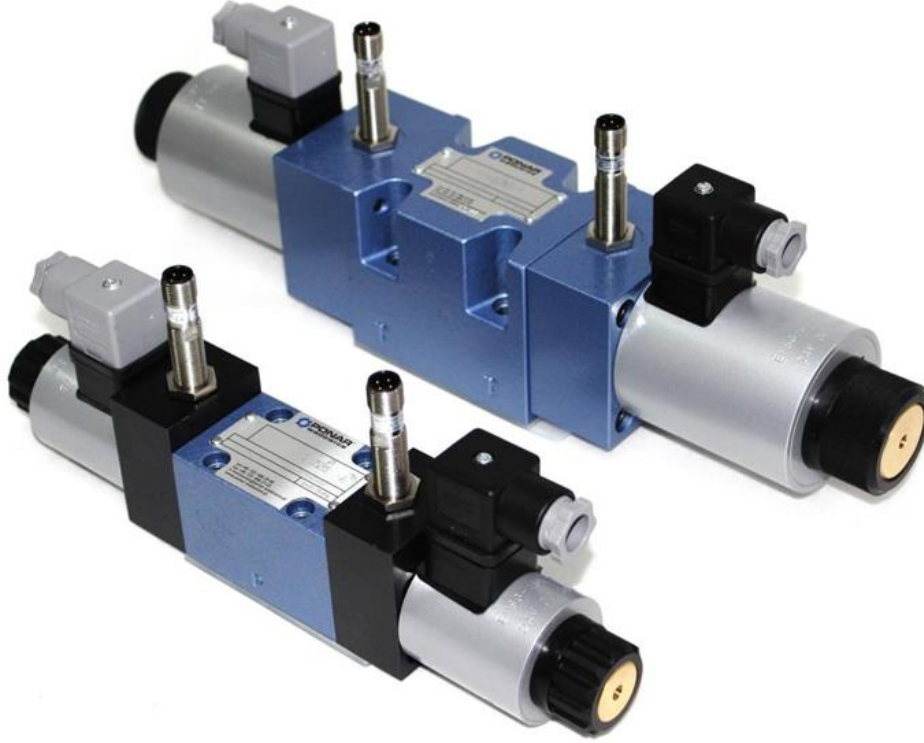

Ponar Wadowice

Garanti: 12 ay
Bu ¼r¼ne ait T¼rkiye i¼i kapı teslim fiyat ve teslim s¼resi i¼eren teklifimizi almak i¼in info@yursat.com.tr e-posta adresine baŐvuru yapabilir ya da ayrıntılı bilgi i¼in +90 224 240 03 04 numaralı telefonumuzdan bizlere ulaŐabilirsiniz.
Ponar Wadowice Markası, tedarik s¼resi i¼in l¼tfen bizimle iletiŐime ge¼iniz.

Firmamız Ponar Wadowice T¼rkiye Distrib¼t¼r¼ veya temsilcisi deĐildir. Firmamız sipariŐ durumunda, belirtilen ¼r¼nlerde sadece Orjinal ve yeni ¼r¼n teklifi sunmaktadır. Bu sitede g¼sterilen ¼zel marka adları ve ticari markalar ilgili sahiplerinin m¼lkiyetindedir, talep durumunda kaldırılmaktadır.

¼r¼n	A¼ıklama
2frm-16-22/100l	FLOW CONTROL VALVE
2frm-16-22/60l	FLOW CONTROL VALVE
DBW-10-BG-1-52/200W230-RNZ4	VALVE
8402-84020500	VANE PUMP PV2V3-30/25R1MC100A1
8094-80948031	DIR. CONTROL VALVE 4W MR10-D-62
8912-89128020	SAFETY BLOCK BS32-RG/24C-200GSBP
S25A1,0 CHECK VALF	
Ws1-160sm	
2uzsq16	
Fwh-06-3c2-D24-Z4	
Uzsb 20-1 2 / X