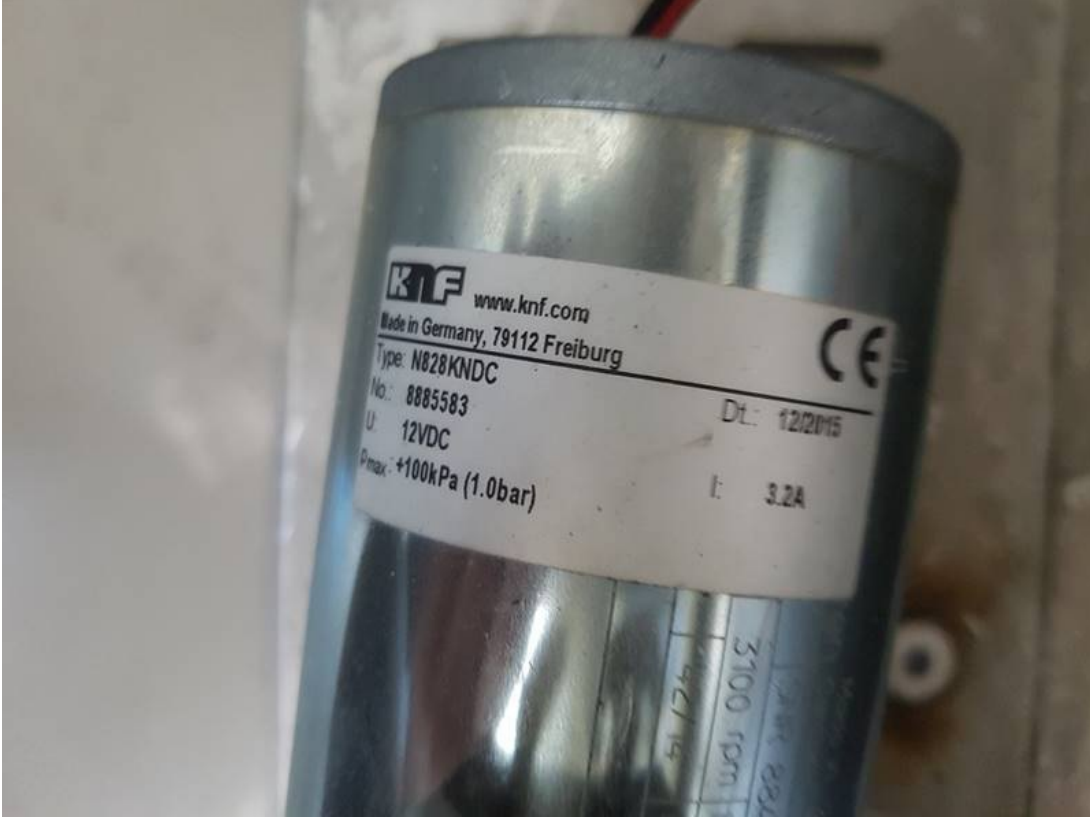

rn	Aıklama
309575/026298	Pump 230V50HZ D EX-INT N810.3FT.18
032498	SPARE PARTS SET N85.3KN 1 set consists of: 2 x 026729 STRUCTURAL MEMBRANE-2 60EPDM280 N84 4 x 117523 VALVE PLATE/SEAL EPDM (FDA) N85/N86
Nd100kt.23e	
N026ane-İp20	
Pj24230-816	
N022.5.03400	
N820.3 Ftp-230	Vacuum Pump 230V/50Hz
051574	
Nmp830ktdc	
N86 Kne-K (Ex.N86 Kne)	
206621260 Oem - Alternative 024419/017642	
026ane	
Dc B 12v Nmp830kvdc B	