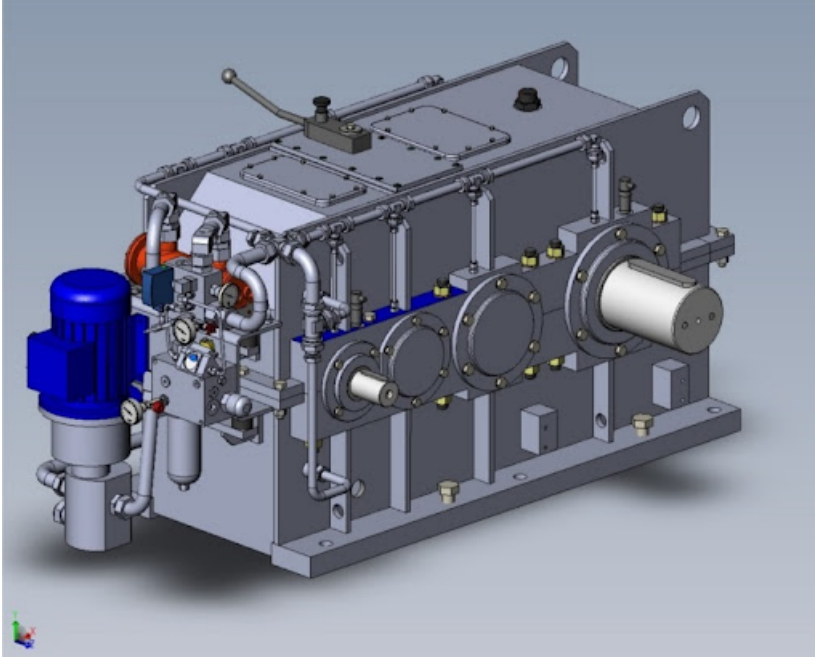

G. Elli

Garanti: 12 ay
Bu rne ait Trkiye ii kapı teslim fiyat ve teslim sresi ieren teklifimizi almak iin info@yursat.com.tr e-posta adresine baŐvuru yapabilir ya da ayrıntılı bilgi iin +90 224 240 03 04 numaralı telefonumuzdan bizlere ulaŐabilirsiniz.
G. Elli Markası, tedarik sresi iin ltfen bizimle iletiŐime geiniz.

Firmamız G. Elli Trkiye Distribtr veya temsilcisi deĐildir. Firmamız sipariŐ durumunda, belirtilen rnlerde sadece Orjinal ve yeni rn teklifi sunmaktadır. Bu sitede gsterilen zel marka adları ve ticari markalar ilgili sahiplerinin mlkiyetindedir, talep durumunda kaldırılmaktadır.

rn	Aıklama
GEV 260 Elastic Coupling	rough holes (to be machined at your care), according to our drawings S.3560 and 24237
BW X 133403	BACK STOP ASS.Y TYPE: BW X 133403
A-375-8m	WORM GEARBOX G.ELLI A-375-8M,RATIO:56,80 SERIAL NUMBER 86-01-003 / 2 (CONVEYOR REDUCER)
2251.20581.8	Spare part for the gearbox our type A-375-8M , with reduction ratio 56.8, supplied with serial number 86-01-003/2: no.1 worm gear , our code 2251.20581.8