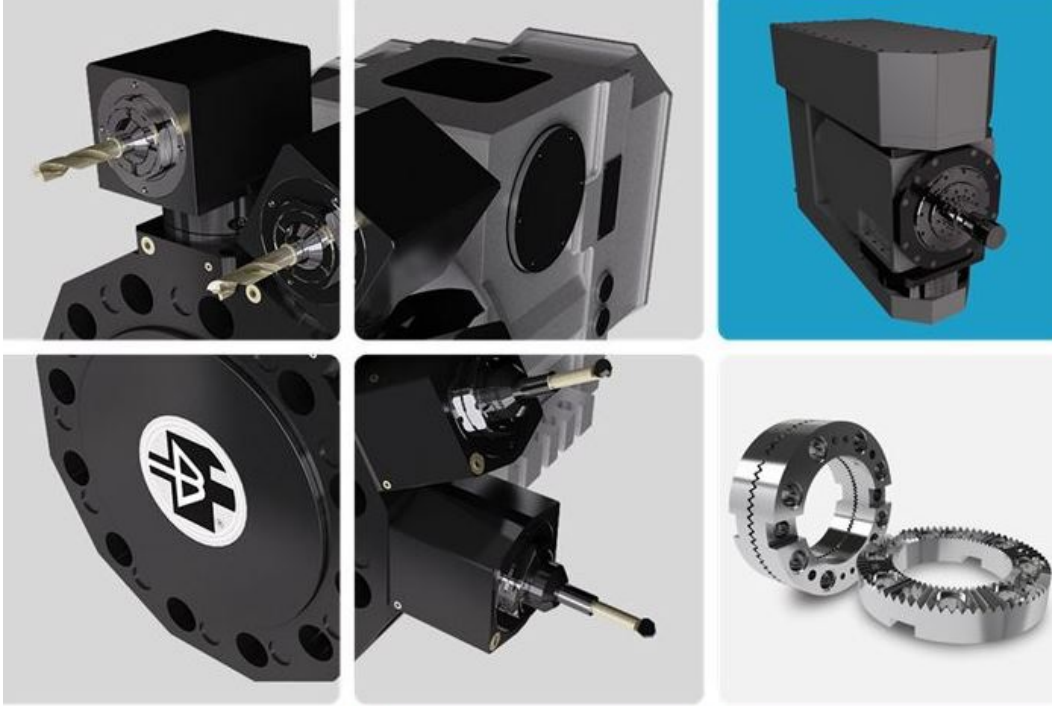

rn	Aıklama
Sevodrive Dms 08	Code: 999.192.08150
23.1615.121.01	CE16 - Output side: flange Ø 140 - Ratio: 1: 5 - Mounting type: horizontal Country of origin: IT Customs tariff group: 84834051
TE 200	Tool turret "TE 200" K35.0200.21xx.xx - Successor to the TOE200 - without tool disc - 12 positions - 220V, 50/60 Hz - techn. Details when ordering clarify - Country of origin: IT
23.1414.031.20	BARUFFALDI 2-speed planetary gear "CE14" - size 14 - i = 4 - Output side: flange - Installation position: horizontal - Version with splash lubrication - for motor shafts with half-key balancing - with double storage on the output side - with oil sensor
0700100.027	
161BAR R32 40C20	
18 0116 01	
23.12 1 5.2 5 2.01 B	
23.1314.031.20	

Tbma 160 Vdi 30	CNC Turning Turret
Tbma 160 (Ex. 301-33-16-5-44)	
99921401986	
K59.A200.200c405.01 Revolving Headtbyr 200 128175 /2009	
Dms-08bf Drivesupply: 3x180-240vrated Current: 8a Peak Current: 16aspeed 3700 Rpm	
23.1314.031.20 (??13hf/Sw) Speedbox	
Mg10060-311	
Ns.Cod. 999.192.08151	SERVOAMPL. DMS-08 CON ADATTATORE ETICHETTA ARANCIONE - FIRMWARE >8.5 CDC. 60100 CON. 855001
63.4869.300.12	
0700120.011	
Fm170 Aluminum Brake Disc	
Stn8	
999.192.08150 Steuereinheitdms 08	
0790200.007	
K56.A160.2001c31.04 Tbma 160/12 Turret With Motor And Drive Unit	
Te200	
24.0120.233.01 Servomotor	
18 0116 01 Positionsgeberba 150I6 / 12 / 24 Positionenba 999.302.02627	
Tsn6-16e	
999.192.08150	
99921401979	
23.1214.202.01 Motore Type Ce 12 Code 60 W 24 V Dc	
Tsn8	
Pkc2500	
Pos. 28 Of Drawing For Tan 340 Turret Head Spare Part	
Pcd290	
Type: Dms-08bf	
Tsn8e	