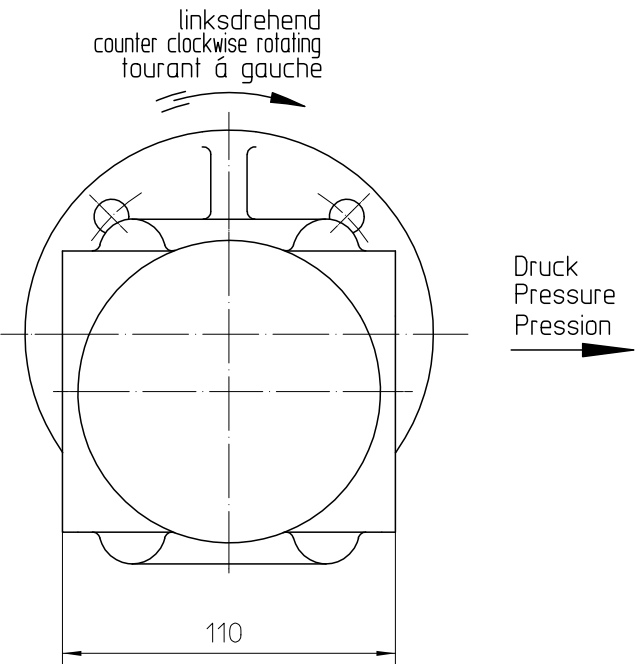

Gebr. Steimel GmbH & Co
Maschinenfabrik
Telefon : 02242/8809-0
Telefax : 02242/8809-160
Postfach : 1565
53762 Hennef

Zahnradpumpe
Gear pump SF 3/...
Pompe à engrenage

Ansicht A
View A
Vue A

Saug
Suction
Aspiration

Druck
Pressure
Pression