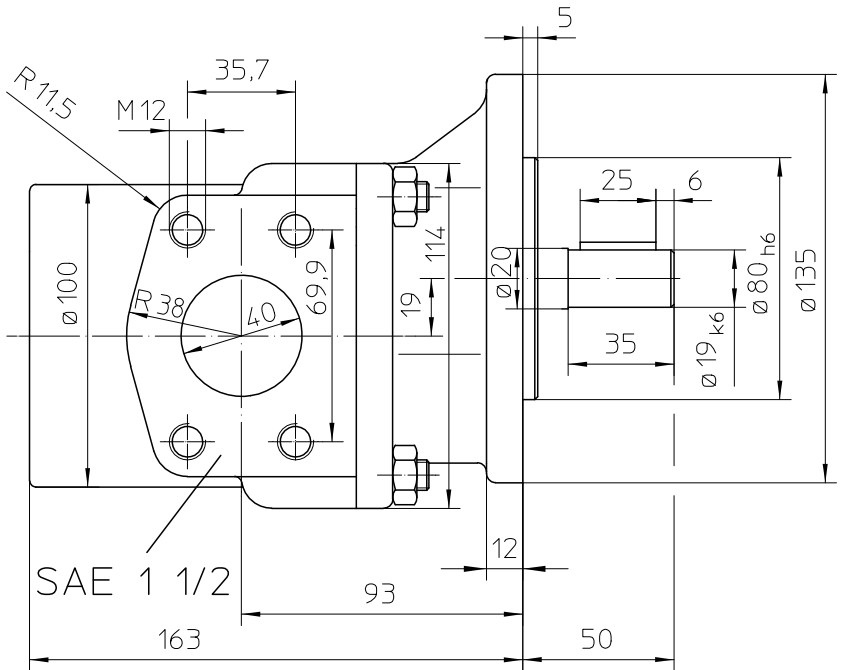

Gebr. Steimel GmbH & Co
Maschinenfabrik
Telefon : 02242/8809-0
Telefax : 02242/8809-160
Postfach : 1565
53762 Hennef

Zahnradpumpe
Gear pump SF 3/...
Pompe à engrenage

Ansicht A
View A
Vue A

Saug
Suction
Aspiration

Druck
Pressure
Pression